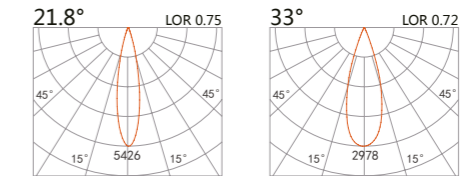

Recessed Downlight TAIS Trimless

78(Cut out)

223 275

LED Power	Colour Temp	Luminous
7W	2700/3000K 4000/5000K	657lm 657lm

LIGHT DISTRIBUTION For 3000k

100(Cut out)

223 276

LED Power	Colour Temp	Luminous
8W	2700/3000K 4000/5000K	754lm 754lm

LIGHT DISTRIBUTION For 3000k

223 277

LED Power	Colour Temp	Luminous
13W	2700/3000K 4000/5000K	1425lm 1526lm

100(Cut out)

223 278

LED Power	Colour Temp	Luminous
18W	2700/3000K 4000/5000K	2087lm 2087lm

LIGHT DISTRIBUTION For 3000k

150(Cut out)

223 279

LED Power	Colour Temp	Luminous
13W	2700/3000K 4000/5000K	1101lm 1268lm

LIGHT DISTRIBUTION For 3000k

223 280

LED Power	Colour Temp	Luminous
32W	2700/3000K 4000/5000K	4240lm 4240lm

white grey black