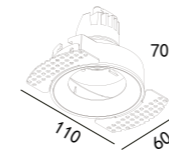

Recessed Downlight TAIS Trimless

78(Cut out)

223 275

LED Power	Colour Temp	Luminous
7W	2700/3000K 4000/5000K	657lm 657lm

LIGHT DISTRIBUTION For 3000k

100(Cut out)

223 276

LED Power	Colour Temp	Luminous
8W	2700/3000K 4000/5000K	754lm 754lm

150(Cut out)

223 279

LED Power	Colour Temp	Luminous
13W	2700/3000K 4000/5000K	1101lm 1268lm

LIGHT DISTRIBUTION For 3000k

223 280

LED Power	Colour Temp	Luminous
32W	2700/3000K 4000/5000K	4240lm 4240lm

white grey black