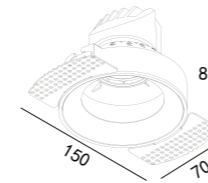

Recessed Downlight TAIS Trimless

78(Cut out)

223 275

LED Power	Colour Temp	Luminous
7W	2700/3000K 4000/5000K	657lm 657lm

LIGHT DISTRIBUTION For 3000k

100(Cut out)

223 276

LED Power	Colour Temp	Luminous
8W	2700/3000K 4000/5000K	754lm 754lm