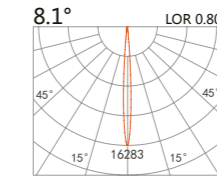

Recessed Downlight TAIS Trimless

78(Cut out)

223 275

LED Power	Colour Temp	Luminous
7W	2700/3000K 4000/5000K	657lm 657lm

LIGHT DISTRIBUTION For 3000k

100(Cut out)

223 276

LED Power	Colour Temp	Luminous
8W	2700/3000K 4000/5000K	754lm 754lm

LIGHT DISTRIBUTION For 3000k

223 277

LED Power	Colour Temp	Luminous
13W	2700/3000K 4000/5000K	1425lm 1526lm

100(Cut out)

223 278

LED Power	Colour Temp	Luminous
18W	2700/3000K 4000/5000K	2087lm 2087lm

LIGHT DISTRIBUTION For 3000k

150(Cut out)

223 279

LED Power	Colour Temp	Luminous
13W	2700/3000K 4000/5000K	1101lm 1268lm

LIGHT DISTRIBUTION For 3000k

223 280

LED Power	Colour Temp	Luminous
32W	2700/3000K 4000/5000K	4240lm 4240lm

white grey black