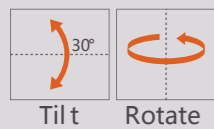

150(Cut out)

223 279

LED Power	Colour Temp	Luminous
13W	2700/3000K 4000/5000K	1101lm 1268lm

LIGHT DISTRIBUTION For 3000k

223 280

LED Power	Colour Temp	Luminous
32W	2700/3000K 4000/5000K	4240lm 4240lm

white grey black