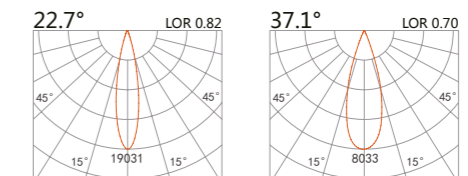

LIGHT DISTRIBUTION For 3000k

223 277

LED Power	Colour Temp	Luminous
13W	2700/3000K 4000/5000K	1425lm 1526lm

100(Cut out)

223 278

LED Power	Colour Temp	Luminous
18W	2700/3000K 4000/5000K	2087lm 2087lm

LIGHT DISTRIBUTION For 3000k

150(Cut out)

223 279

LED Power	Colour Temp	Luminous
13W	2700/3000K 4000/5000K	1101lm 1268lm

LIGHT DISTRIBUTION For 3000k

223 280

LED Power	Colour Temp	Luminous
32W	2700/3000K 4000/5000K	4240lm 4240lm

white grey black