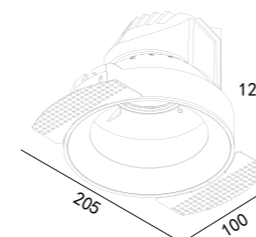

LIGHT DISTRIBUTION For 3000k

223 277

LED Power	Colour Temp	Luminous
13W	2700/3000K 4000/5000K	1425lm 1526lm

100(Cut out)

223 278

LED Power	Colour Temp	Luminous
18W	2700/3000K 4000/5000K	2087lm 2087lm

LIGHT DISTRIBUTION For 3000k