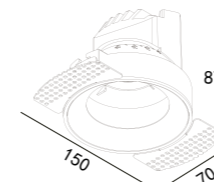

223 277

LED Power	Colour Temp	Luminous
13W	2700/3000K 4000/5000K	1425lm 1526lm

100(Cut out)