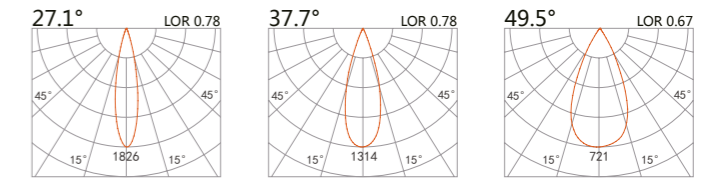

Recessed Downlight TAIS Trimless

78(Cut out)

223 275

LED Power	Colour Temp	Luminous
7W	2700/3000K 4000/5000K	657lm 657lm

LIGHT DISTRIBUTION For 3000k

100(Cut out)

223 276

LED Power	Colour Temp	Luminous
8W	2700/3000K 4000/5000K	754lm 754lm

LIGHT DISTRIBUTION For 3000k

223 277

LED Power	Colour Temp	Luminous
13W	2700/3000K 4000/5000K	1425lm 1526lm

100(Cut out)

223 278

LED Power	Colour Temp	Luminous
18W	2700/3000K 4000/5000K	2087lm 2087lm

LIGHT DISTRIBUTION For 3000k

150(Cut out)

223 279

LED Power	Colour Temp	Luminous
13W	2700/3000K 4000/5000K	1101lm 1268lm

LIGHT DISTRIBUTION For 3000k

223 280

LED Power	Colour Temp	Luminous
32W	2700/3000K 4000/5000K	4240lm 4240lm

white grey black