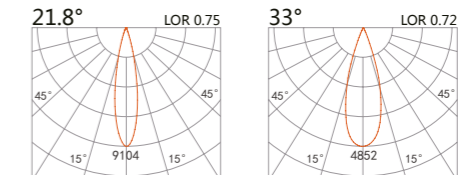

Recessed Downlight TAIS Trimless

78(Cut out)

223 275

LED Power	Colour Temp	Luminous
7W	2700/3000K 4000/5000K	657lm 657lm

LIGHT DISTRIBUTION For 3000k

100(Cut out)

223 276

LED Power	Colour Temp	Luminous
8W	2700/3000K 4000/5000K	754lm 754lm

LIGHT DISTRIBUTION For 3000k

223 277

LED Power	Colour Temp	Luminous
13W	2700/3000K 4000/5000K	1425lm 1526lm

100(Cut out)

223 278

LED Power	Colour Temp	Luminous
18W	2700/3000K 4000/5000K	2087lm 2087lm

LIGHT DISTRIBUTION For 3000k

150(Cut out)

223 279

LED Power	Colour Temp	Luminous
13W	2700/3000K 4000/5000K	1101lm 1268lm

LIGHT DISTRIBUTION For 3000k

223 280

LED Power	Colour Temp	Luminous
32W	2700/3000K 4000/5000K	4240lm 4240lm

white grey black