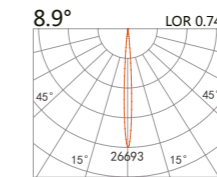

Recessed Downlight TAIS Trimless

78(Cut out)

223 275

LED Power	Colour Temp	Luminous
7W	2700/3000K 4000/5000K	657lm 657lm

LIGHT DISTRIBUTION For 3000k

100(Cut out)

223 276

LED Power	Colour Temp	Luminous
8W	2700/3000K 4000/5000K	754lm 754lm

LIGHT DISTRIBUTION For 3000k

223 277

LED Power	Colour Temp	Luminous
13W	2700/3000K 4000/5000K	1425lm 1526lm

100(Cut out)

223 278

LED Power	Colour Temp	Luminous
18W	2700/3000K 4000/5000K	2087lm 2087lm

LIGHT DISTRIBUTION For 3000k

150(Cut out)

223 279

LED Power	Colour Temp	Luminous
13W	2700/3000K 4000/5000K	1101lm 1268lm

LIGHT DISTRIBUTION For 3000k

223 280

LED Power	Colour Temp	Luminous
32W	2700/3000K 4000/5000K	4240lm 4240lm

white grey black